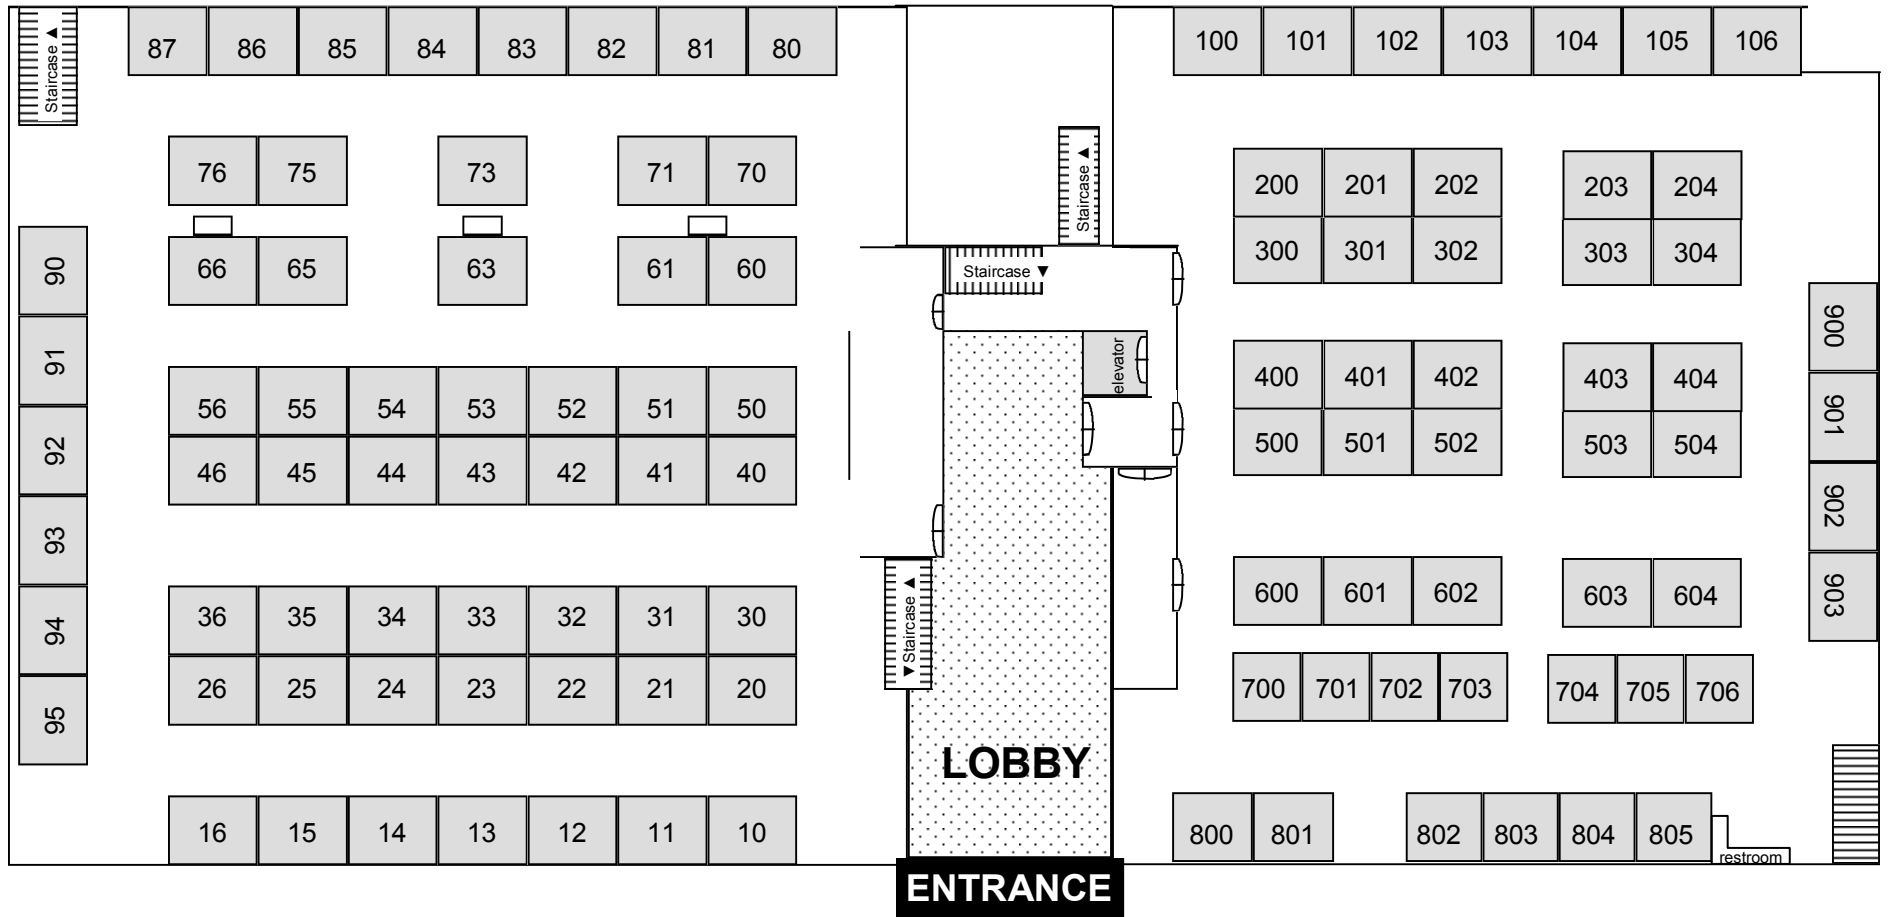

THE PALACE

780 McDonald Ave, Brooklyn NY 11218

BALLROOM (LEFT)

BALLROOM (RIGHT)

Take the elevator or stairs to the lower level for the coatroom and restrooms, and to the mezzanine for the left ballroom gallery and food court.

MCDONALD AVE (F TRAIN)

DITMAS AVE